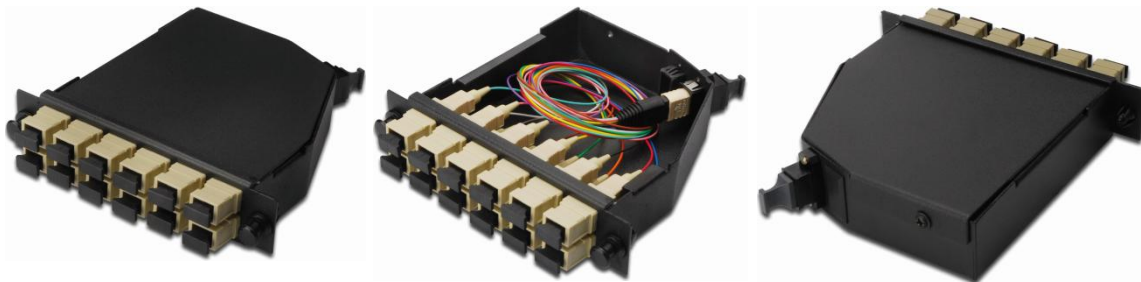

Product Images

MTP®/MPO Cassettes, OM4